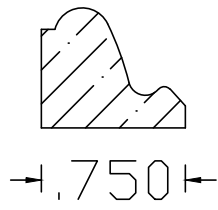

.625

ROOT RIVER HARDWOODS
RR 4253
SCALE: 1'-0"=1'-0"