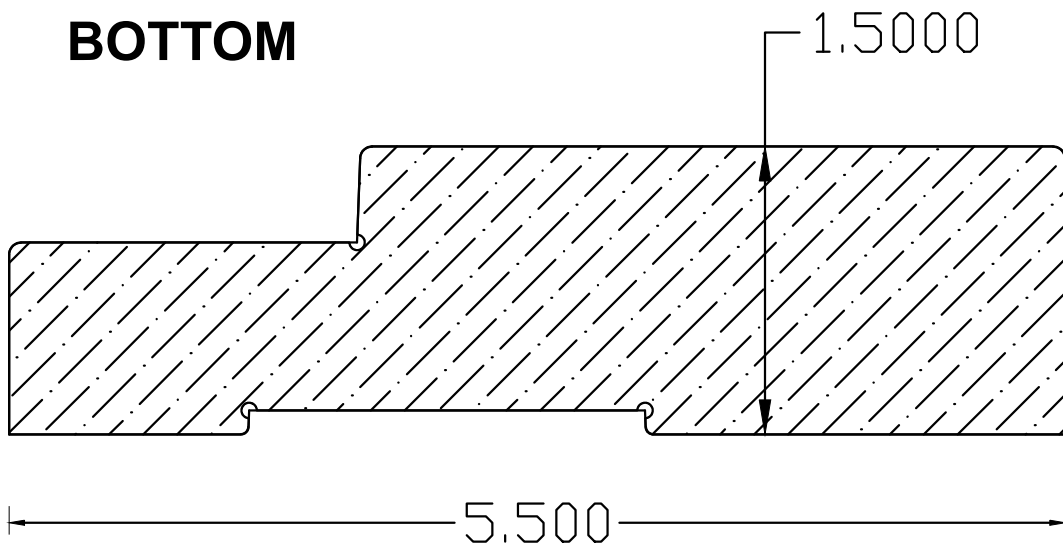

BOTTOM

ROOT RIVER HARDWOODS
RR 4189- BOTTOM
SCALE: 1'-0"=1'-0"