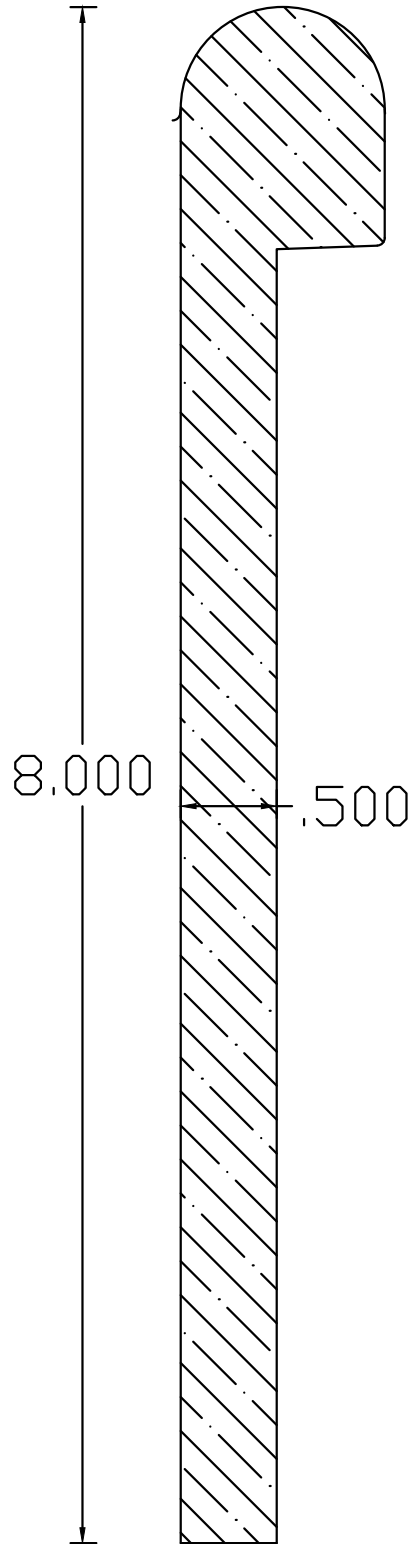

→ 1.063 ←

ROOT RIVER HARDWOODS

RR 4286

SCALE: 1'-0"=1'-0"